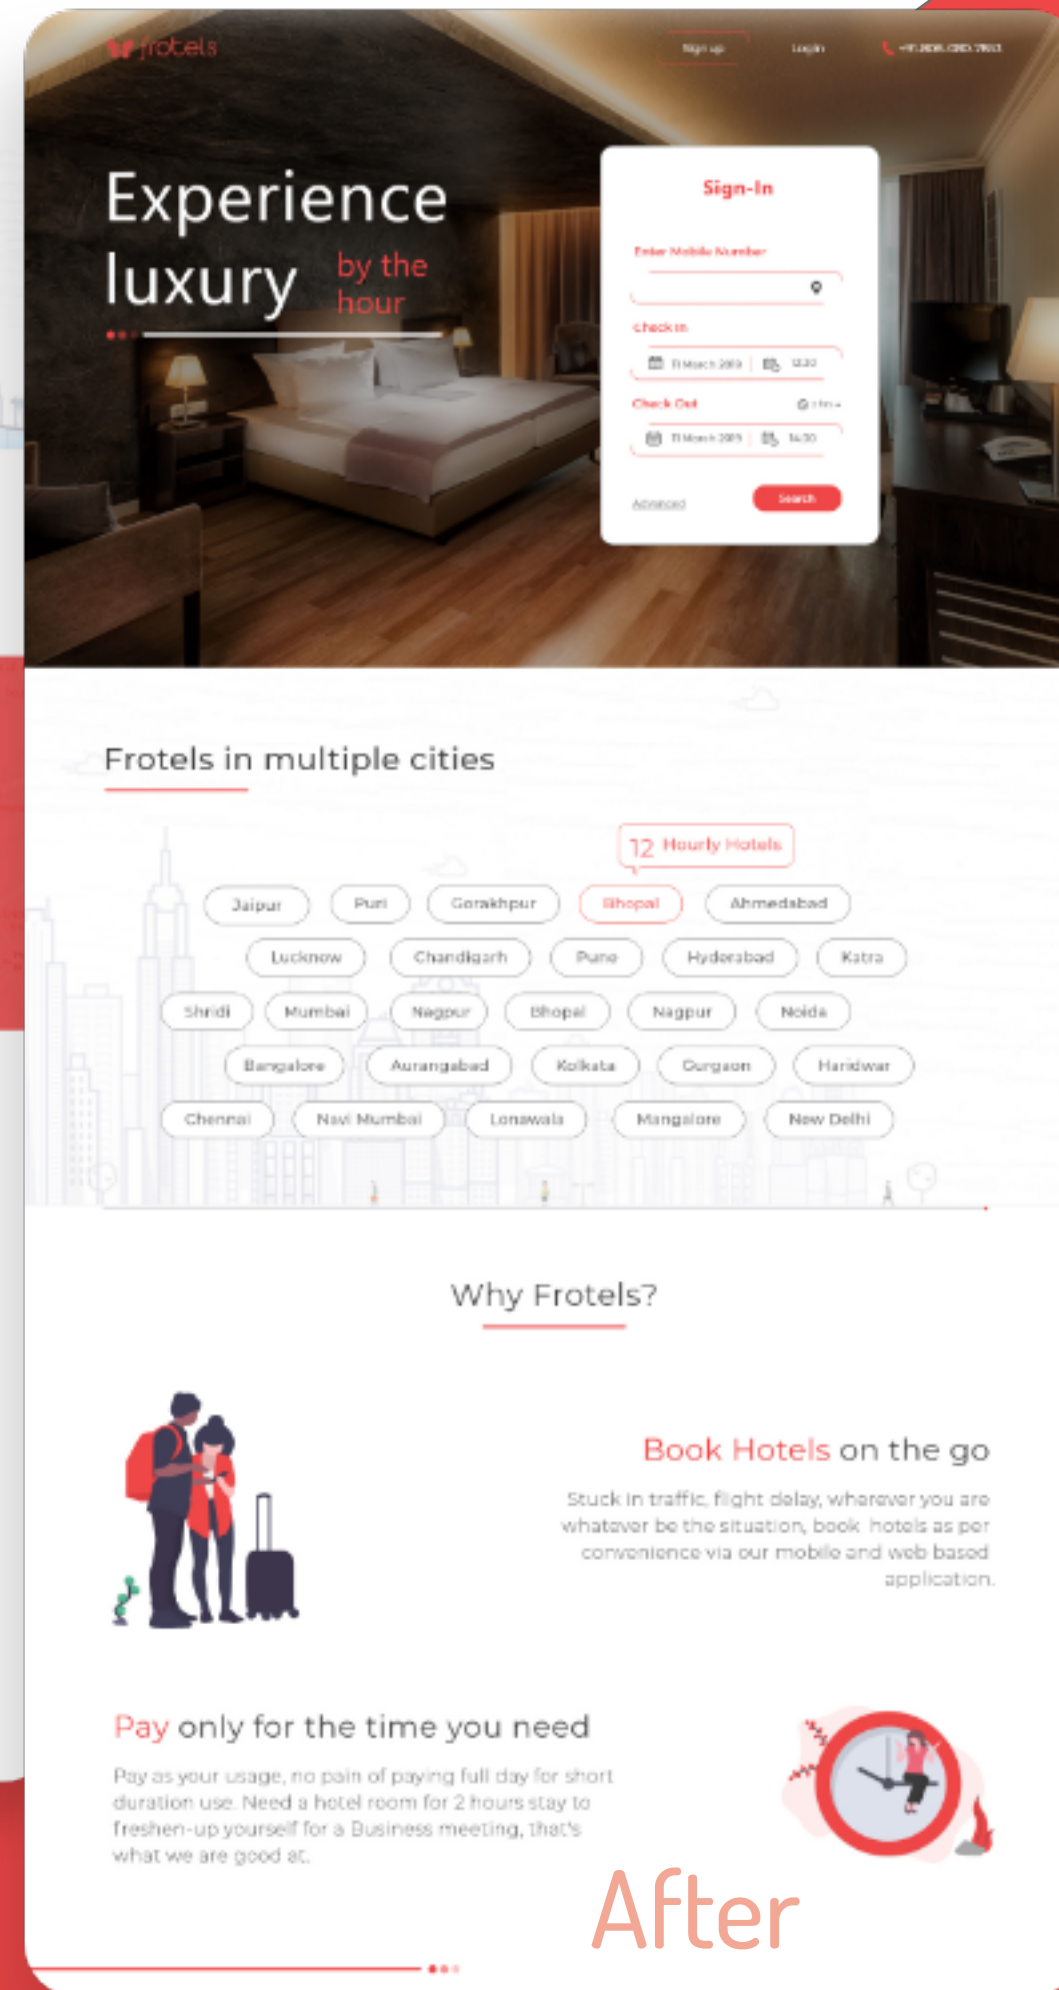

# LANDING PAGE

Before

# ROOM DETAILS

Before

The 'Before' page shows a search for 'Hotel the Orion' in Jaipur. A search filter is active for 2 hours. The room type 'STANDARD ROOMS' is selected for ₹546. The page layout is cluttered with many elements, including a large search bar, a list of room types, and a 'Hotel Information' section at the bottom.