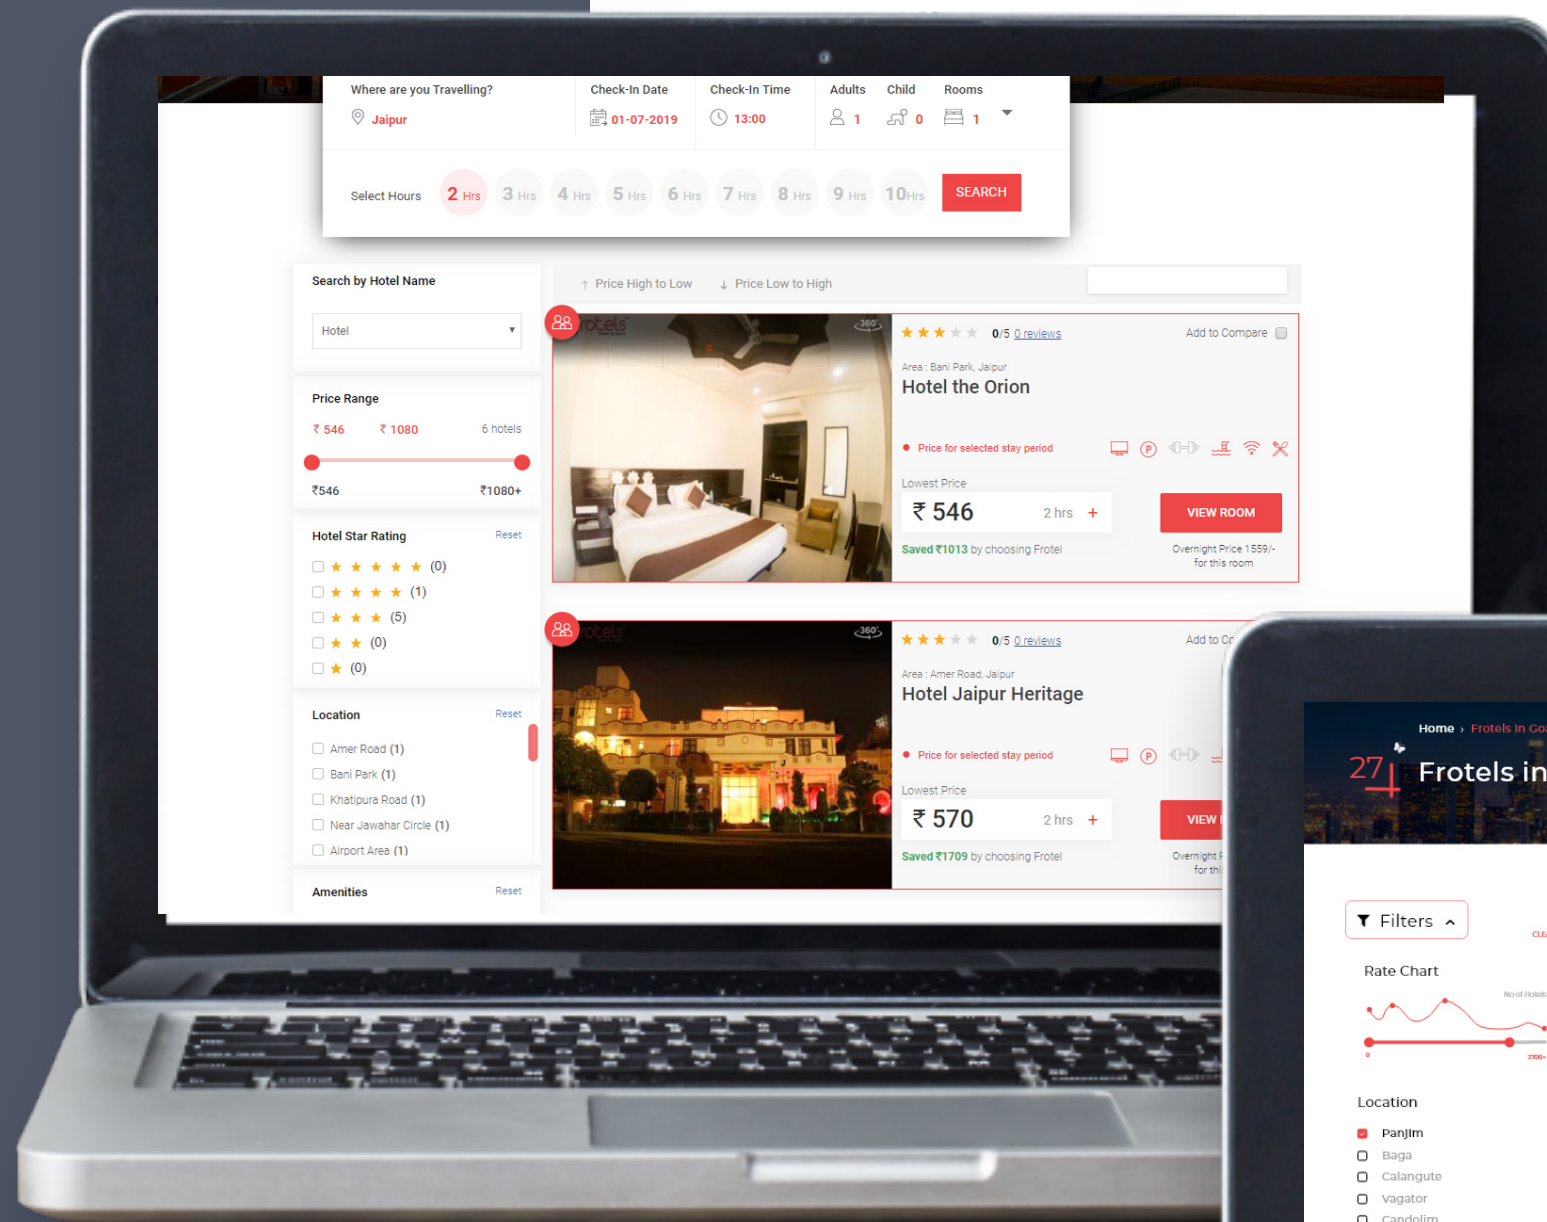

# LANDING PAGE

Before

## Before

# ROOM DETAILS

Before

The 'Before' page shows a search for 'Hotel the Orion' in Jaipur. A search filter is active for 2 hours. The room type 'STANDARD ROOMS' is selected for ₹546. The page layout is cluttered with many elements, including a large search bar, a list of room types, and a 'Hotel Information' section at the bottom.

After

The 'After' page shows a search for 'Elite Avenue, Panjim'. The room type 'Non A/C Double Bed' is selected for ₹1620.00. The page layout is clean and modern, with a clear focus on the room details and a 'Pay Now' button.