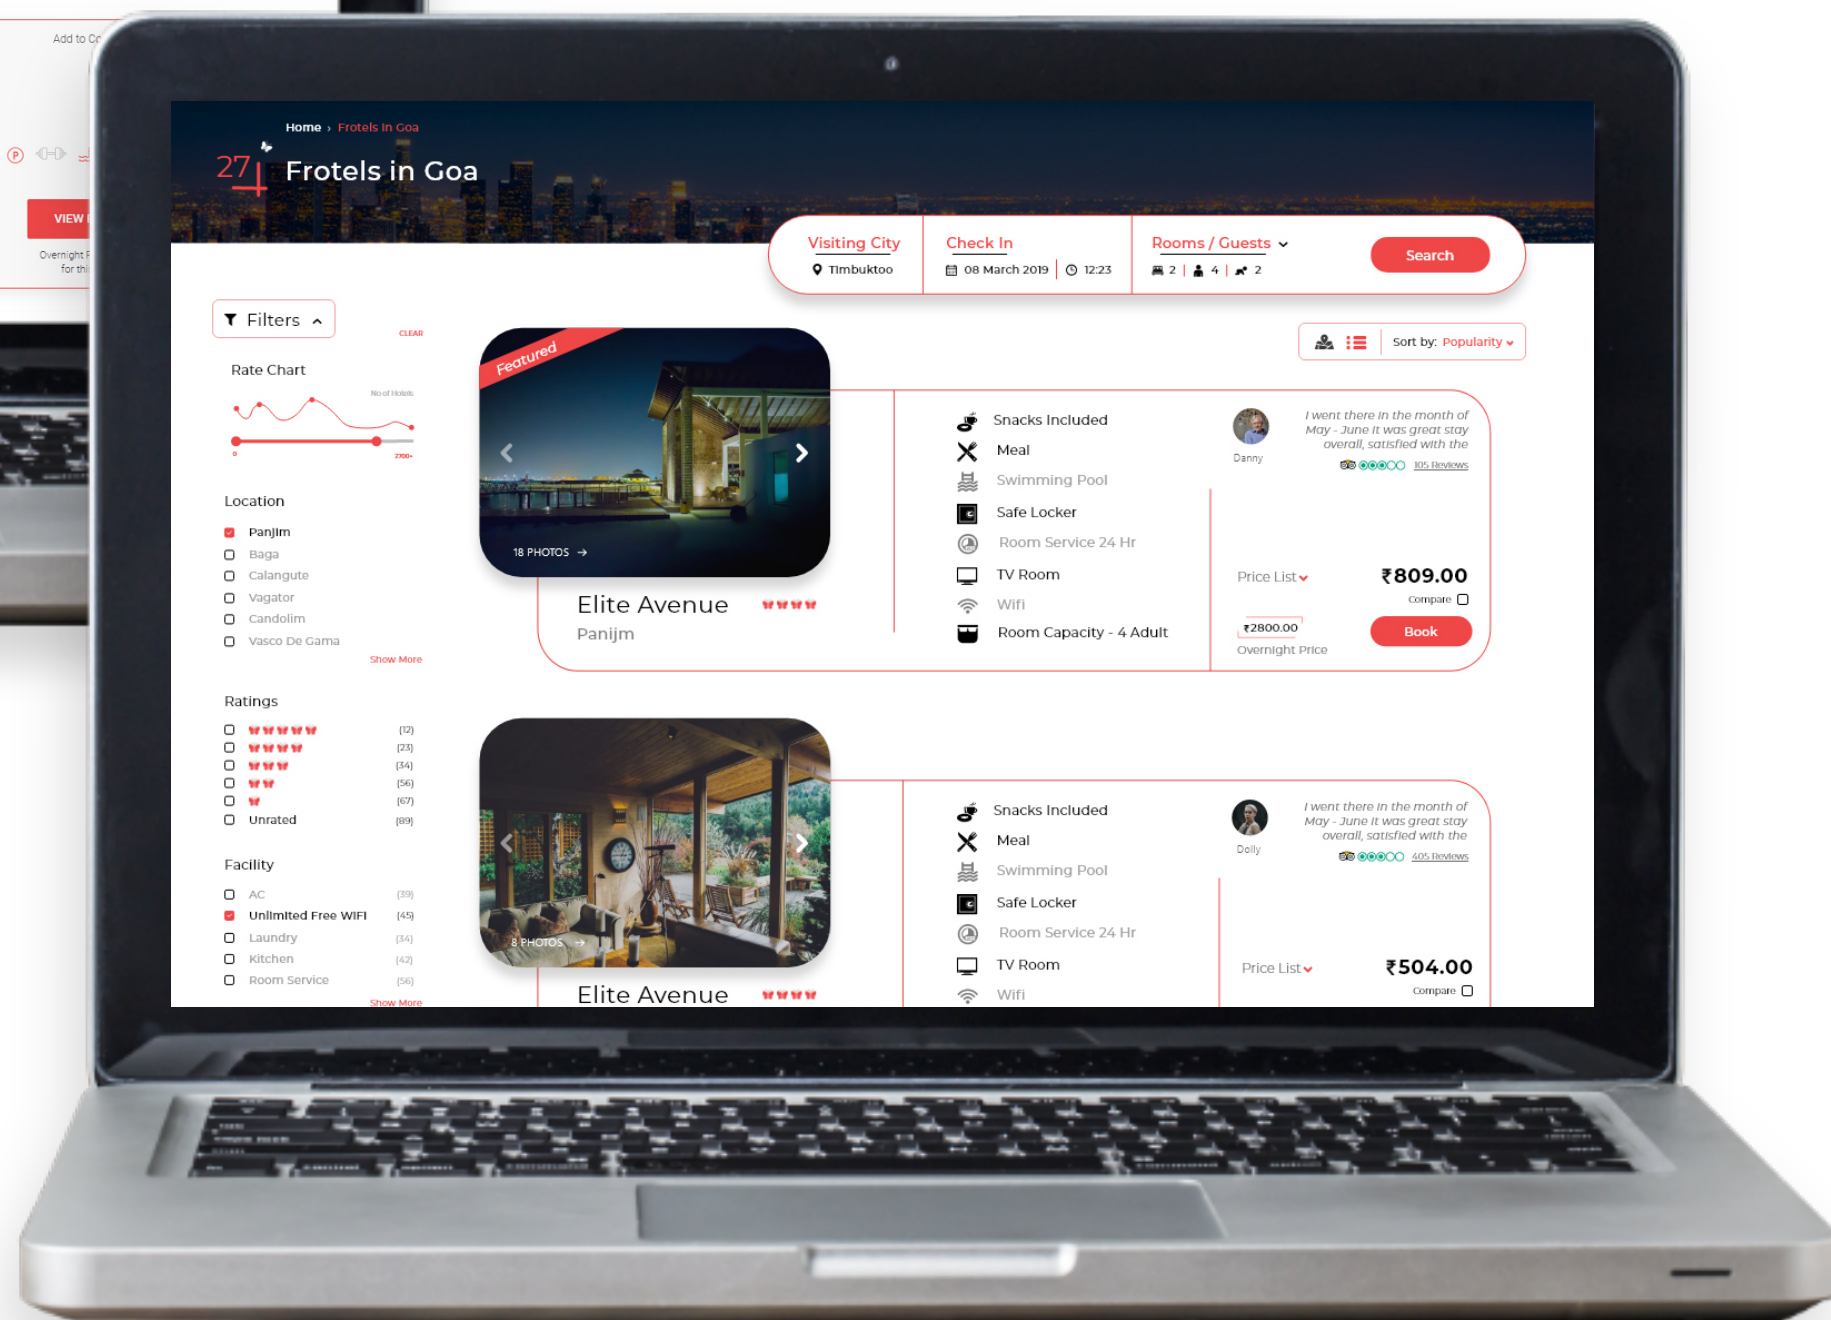

# LANDING PAGE

Before

# ROOM DETAILS

Before

The 'Before' page shows a search for 'Hotel the Orion' in Jaipur. A search filter is active for 2 hours. The room type 'STANDARD ROOMS' is selected for ₹546. The page layout is cluttered with many elements, including a large search bar, a list of room types, and a 'Hotel Information' section at the bottom.

After

The 'After' page shows a search for 'Elite Avenue, Panjim'. The room type 'Non A/C Double Bed' is selected for ₹1620.00. The page layout is clean and modern, with a clear focus on the room details and a 'Pay Now' button.