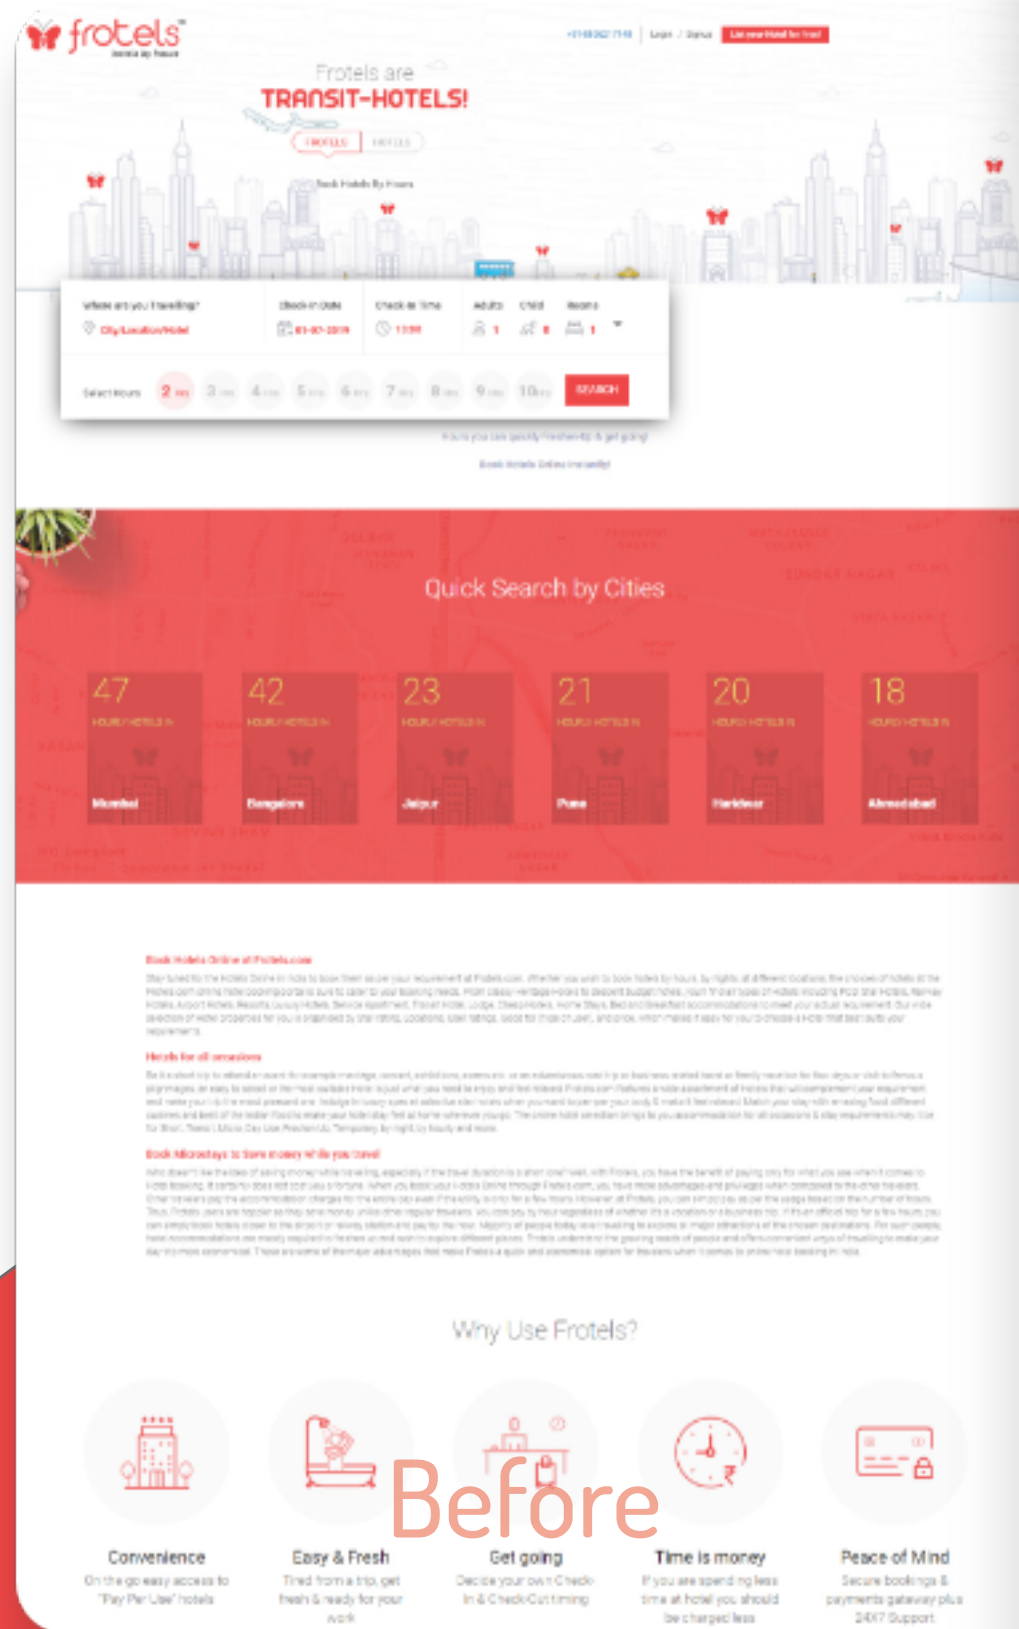

# LANDING PAGE

Before

# ROOM DETAILS

Before

The 'Before' page shows a search for 'Hotel the Orion' in Jaipur. A search filter is active for 2 hours. The room type 'STANDARD ROOMS' is selected for ₹546. The page layout is cluttered with many elements, including a large search bar, a list of room types, and a 'Hotel Information' section at the bottom.