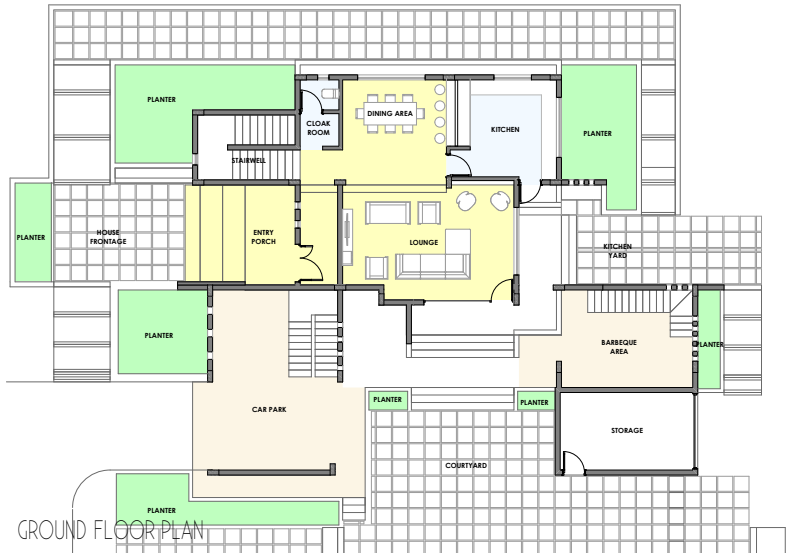

I also took part in site meetings and inspections during construction.

Chacha Residence

The client was looking for a modern house on a stepping landscape. He wanted a main house and separate guest wing with the whole composition reading as one house. I did the design and presentation of the project.