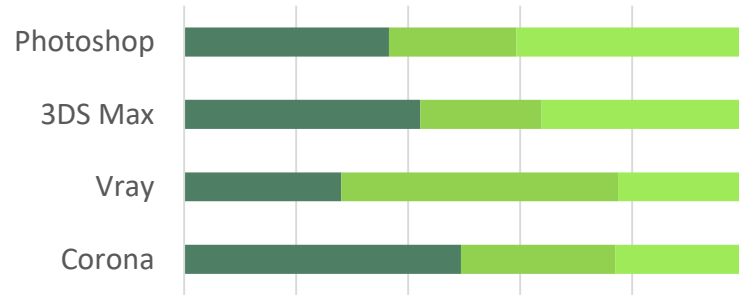

Interior Design

Interieur

Products Used