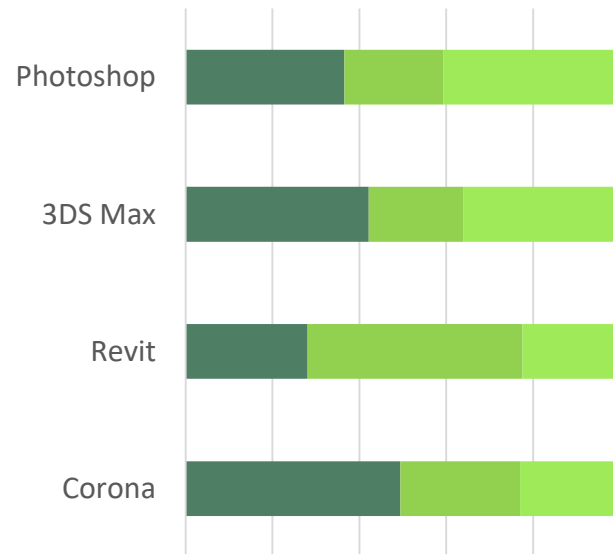

Interior Design

A beautiful *kitchen* is a room that is used for cooking

The goal of design is to improve the user experience by better managing the space available in the intervened environment.

Products Used

You can also give the *personal* touch to your *Bedroom Interior* Design by including your choices like color, pattern, types of furniture, and other small yet

We pride ourselves on providing you best-in-class personalized designs to fit your interior design needs for your bedroom design.