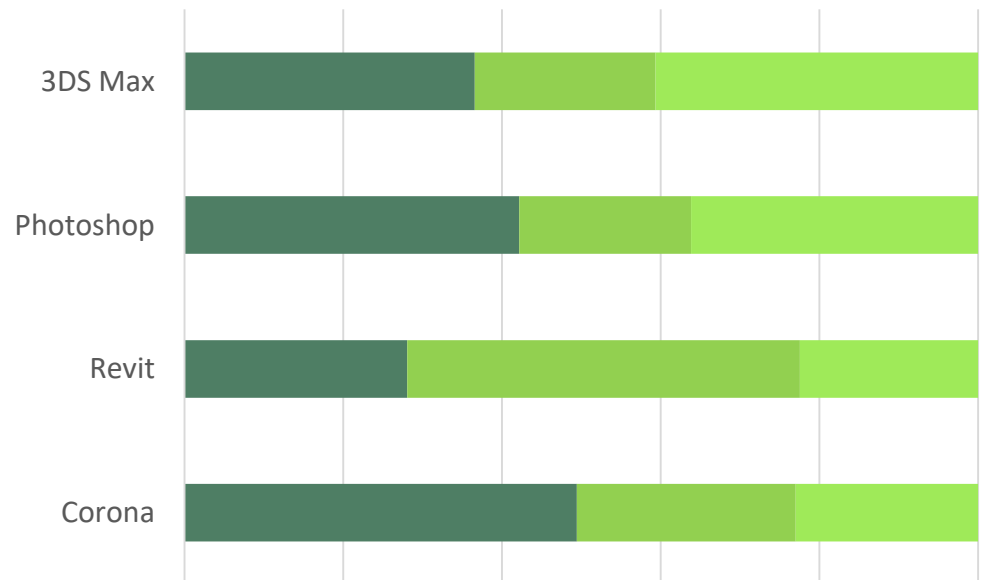

Products Used