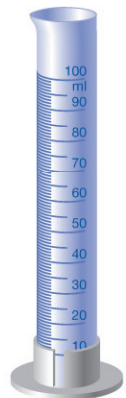

Graduated Cylinder