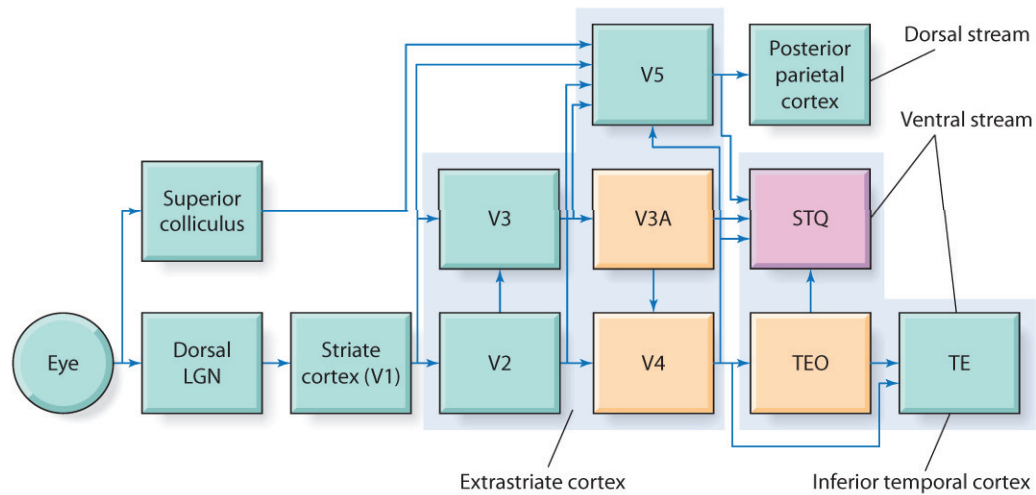

Ask the Whyte & Mackay representative for more details.

SAVOUR THAT LITTLE EXTRA
WITH SCOTLAND'S FAVOURITE SCOTCH

Graduated Cylinder

Compactin $IC_{50}=23$ nM
(Mevastatin)

Lovastatin (R=H) $IC_{50}=24$ nM
Simvastatin (R=Me) $IC_{50}=11$ nM

Pravastatin $IC_{50}=1900$ nM

-Longer wavelength
-Red light

-Shorter wavelength
-Blue light

digitalcoloring

digitalcoloring