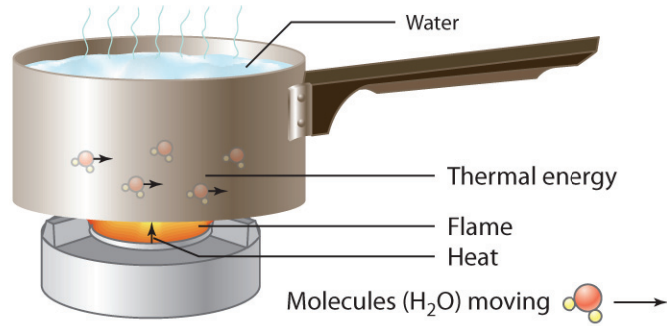

JOIN THE WHYTE & MACKAY 'CLUB EXTRA'
& YOU COULD WIN AN IPHONE*

Other extras you will enjoy on enrolling:

-  A complimentary 30ml peg of the Whyte & Mackay Special.
-  Invitations to exclusive Scotch tasting and other Scotch events.

Ask the Whyte & Mackay representative for more details.

SAVOUR THAT LITTLE EXTRA
WITH SCOTLAND'S FAVOURITE SCOTCH

Graduated Cylinder

Compactin $IC_{50}=23$ nM
(Mevastatin)

Lovastatin (R=H) $IC_{50}=24$ nM
Simvastatin (R=Me) $IC_{50}=11$ nM