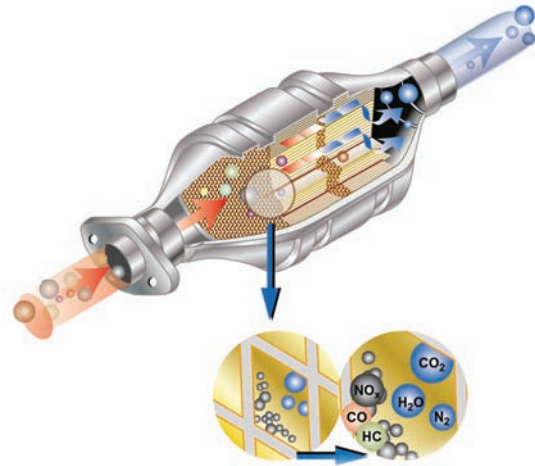

Ask the Whyte & Mackay representative for more details.

SAVOUR THAT LITTLE EXTRA
WITH SCOTLAND'S FAVOURITE SCOTCH

Graduated Cylinder

Compactin $IC_{50}=23$ nM
(Mevastatin)

Lovastatin (R=H) $IC_{50}=24$ nM
Simvastatin (R=Me) $IC_{50}=11$ nM

Pravastatin $IC_{50}=1900$ nM

-Longer wavelength
-Red light

-Shorter wavelength
-Blue light

digitalcoloring

digitalcoloring