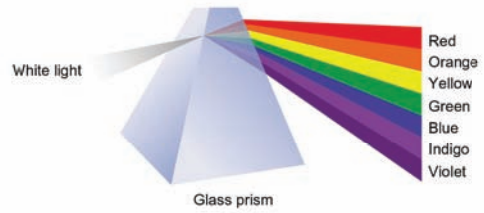

Ask the Whyte & Mackay representative for more details.

SAVOUR THAT LITTLE EXTRA
WITH SCOTLAND'S FAVOURITE SCOTCH

Graduated Cylinder

Compactin $IC_{50}=23$ nM
(Mevastatin)

Lovastatin (R=H) $IC_{50}=24$ nM
Simvastatin (R=Me) $IC_{50}=11$ nM

Pravastatin $IC_{50}=1900$ nM

-Longer wavelength
-Red light

-Shorter wavelength
-Blue light

digitalcoloring

digitalcoloring