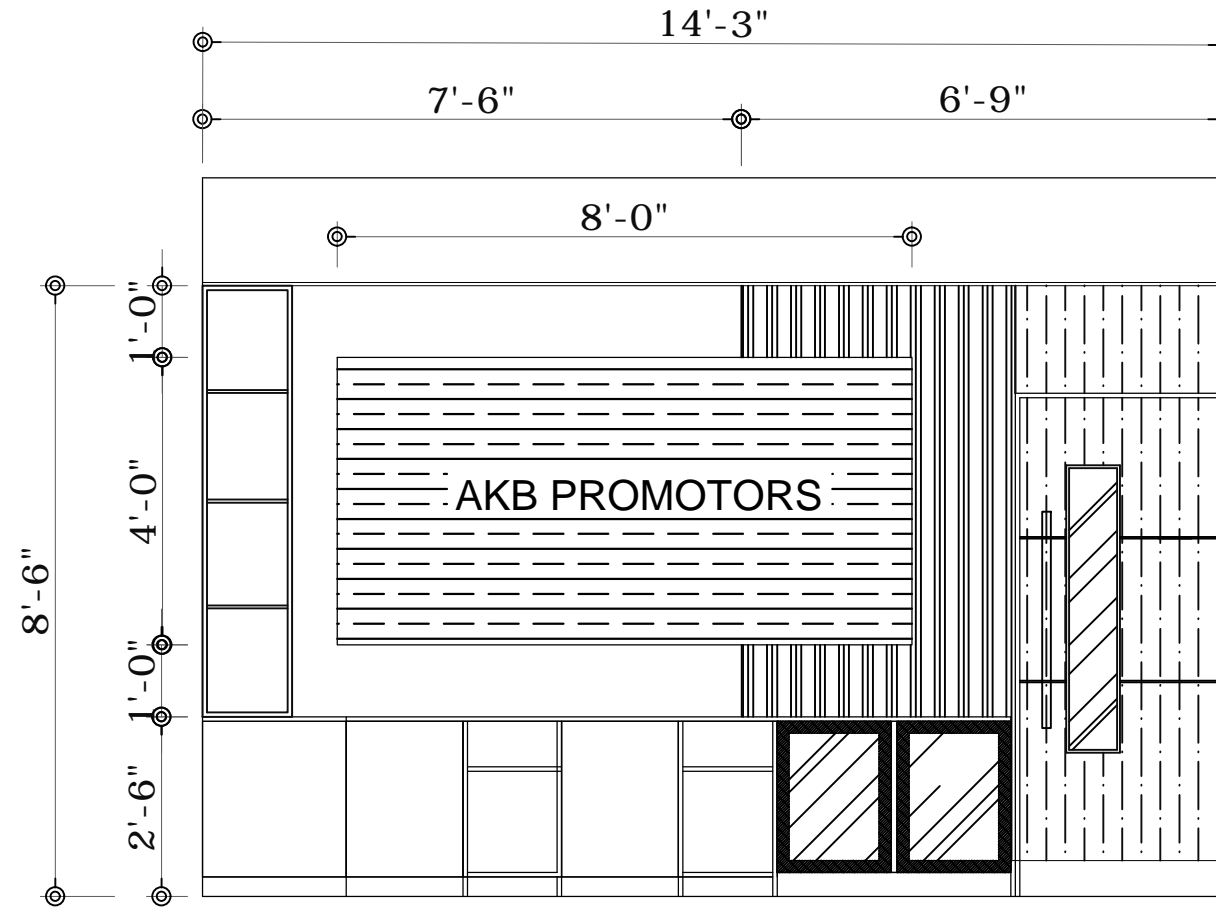

MD CABIN PARTITION

RECEPTION WALL

PARTNER'S CABIN PARTITION

PANTRY WALL - 1

PANTRY WALL - 2

DATE:
13.02.2021
DRG. NO :
LSD-2021-03 / AR-01

TITLE:
PARTITION LAYOUT - 2

PROJECT:
PROPOSED INTERIOR FOR AKB PROMOTERS AT VDM