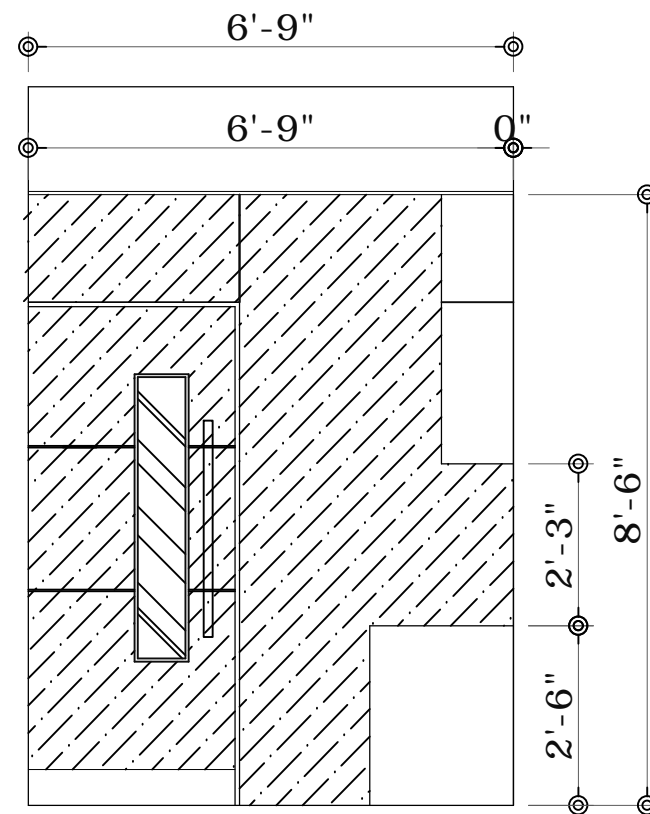

MD CABIN PARTITION

RECEPTION WALL

PARTNER'S CABIN PARTITION

PANTRY WALL - 1

PANTRY WALL - 2

DATE:
13.02.2021
DRG. NO :
LSD-2021-03 / AR-01

TITLE:
PARTITION LAYOUT - 2

PROJECT:
PROPOSED INTERIOR FOR AKB PROMOTERS AT VDM