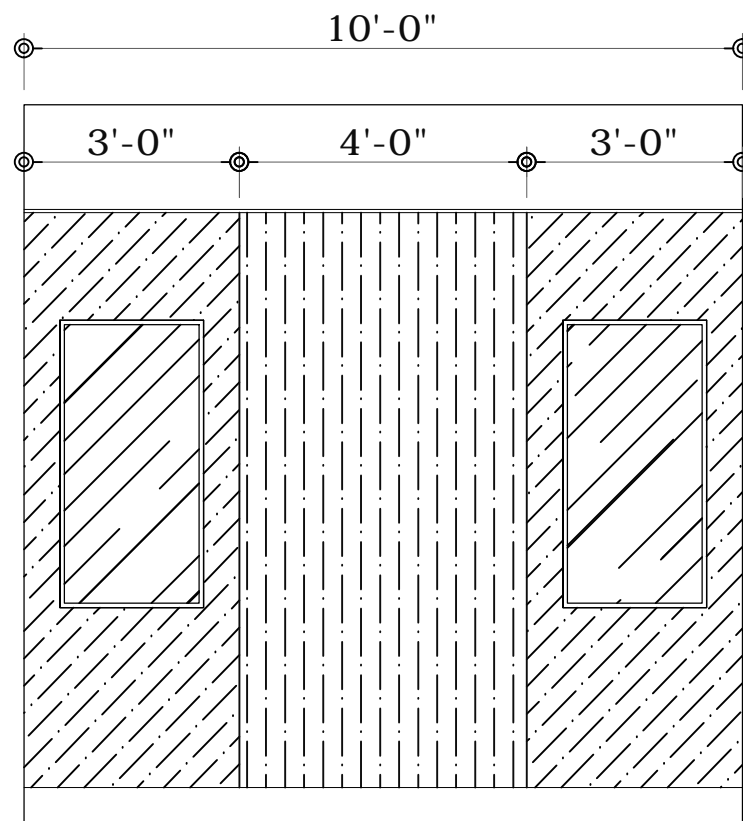

MD CABIN PARTITION

RECEPTION WALL

PARTNER'S CABIN PARTITION

PANTRY WALL - 1

PANTRY WALL - 2

DATE:
13.02.2021
DRG. NO :
LSD-2021-03 / AR-01

TITLE:
PARTITION LAYOUT - 2

PROJECT:
PROPOSED INTERIOR FOR AKB PROMOTERS AT VDM