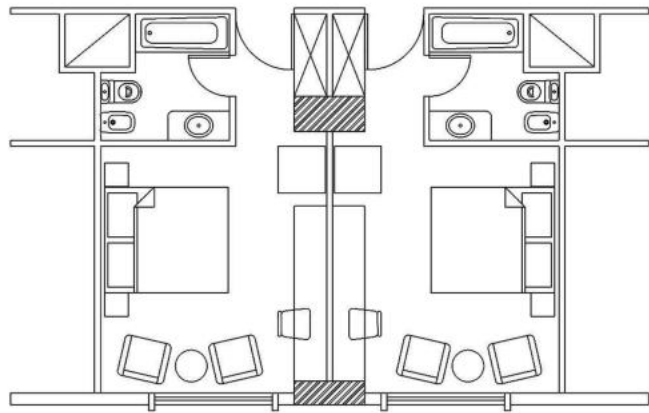

PORTFOLIO
majd abdo

Dormitory Unit :

Dormitory Unit -3-

Studio Projects :
Sushi Restaurant :

4 Stars Hotel :

Double Bedroom

Single Bedroom

Ground Floor