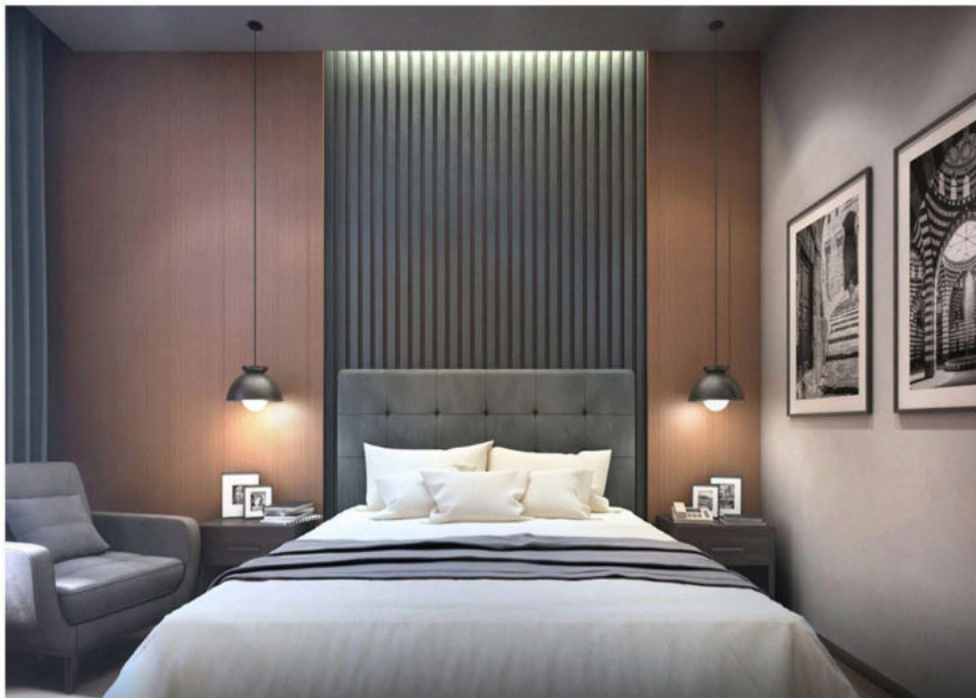

PORTFOLIO
majd abdo

Dormitory Unit :

Dormitory Unit -3-

Studio Projects :
Sushi Restaurant :

4 Stars Hotel :

Double Bedroom

Single Bedroom

Ground Floor