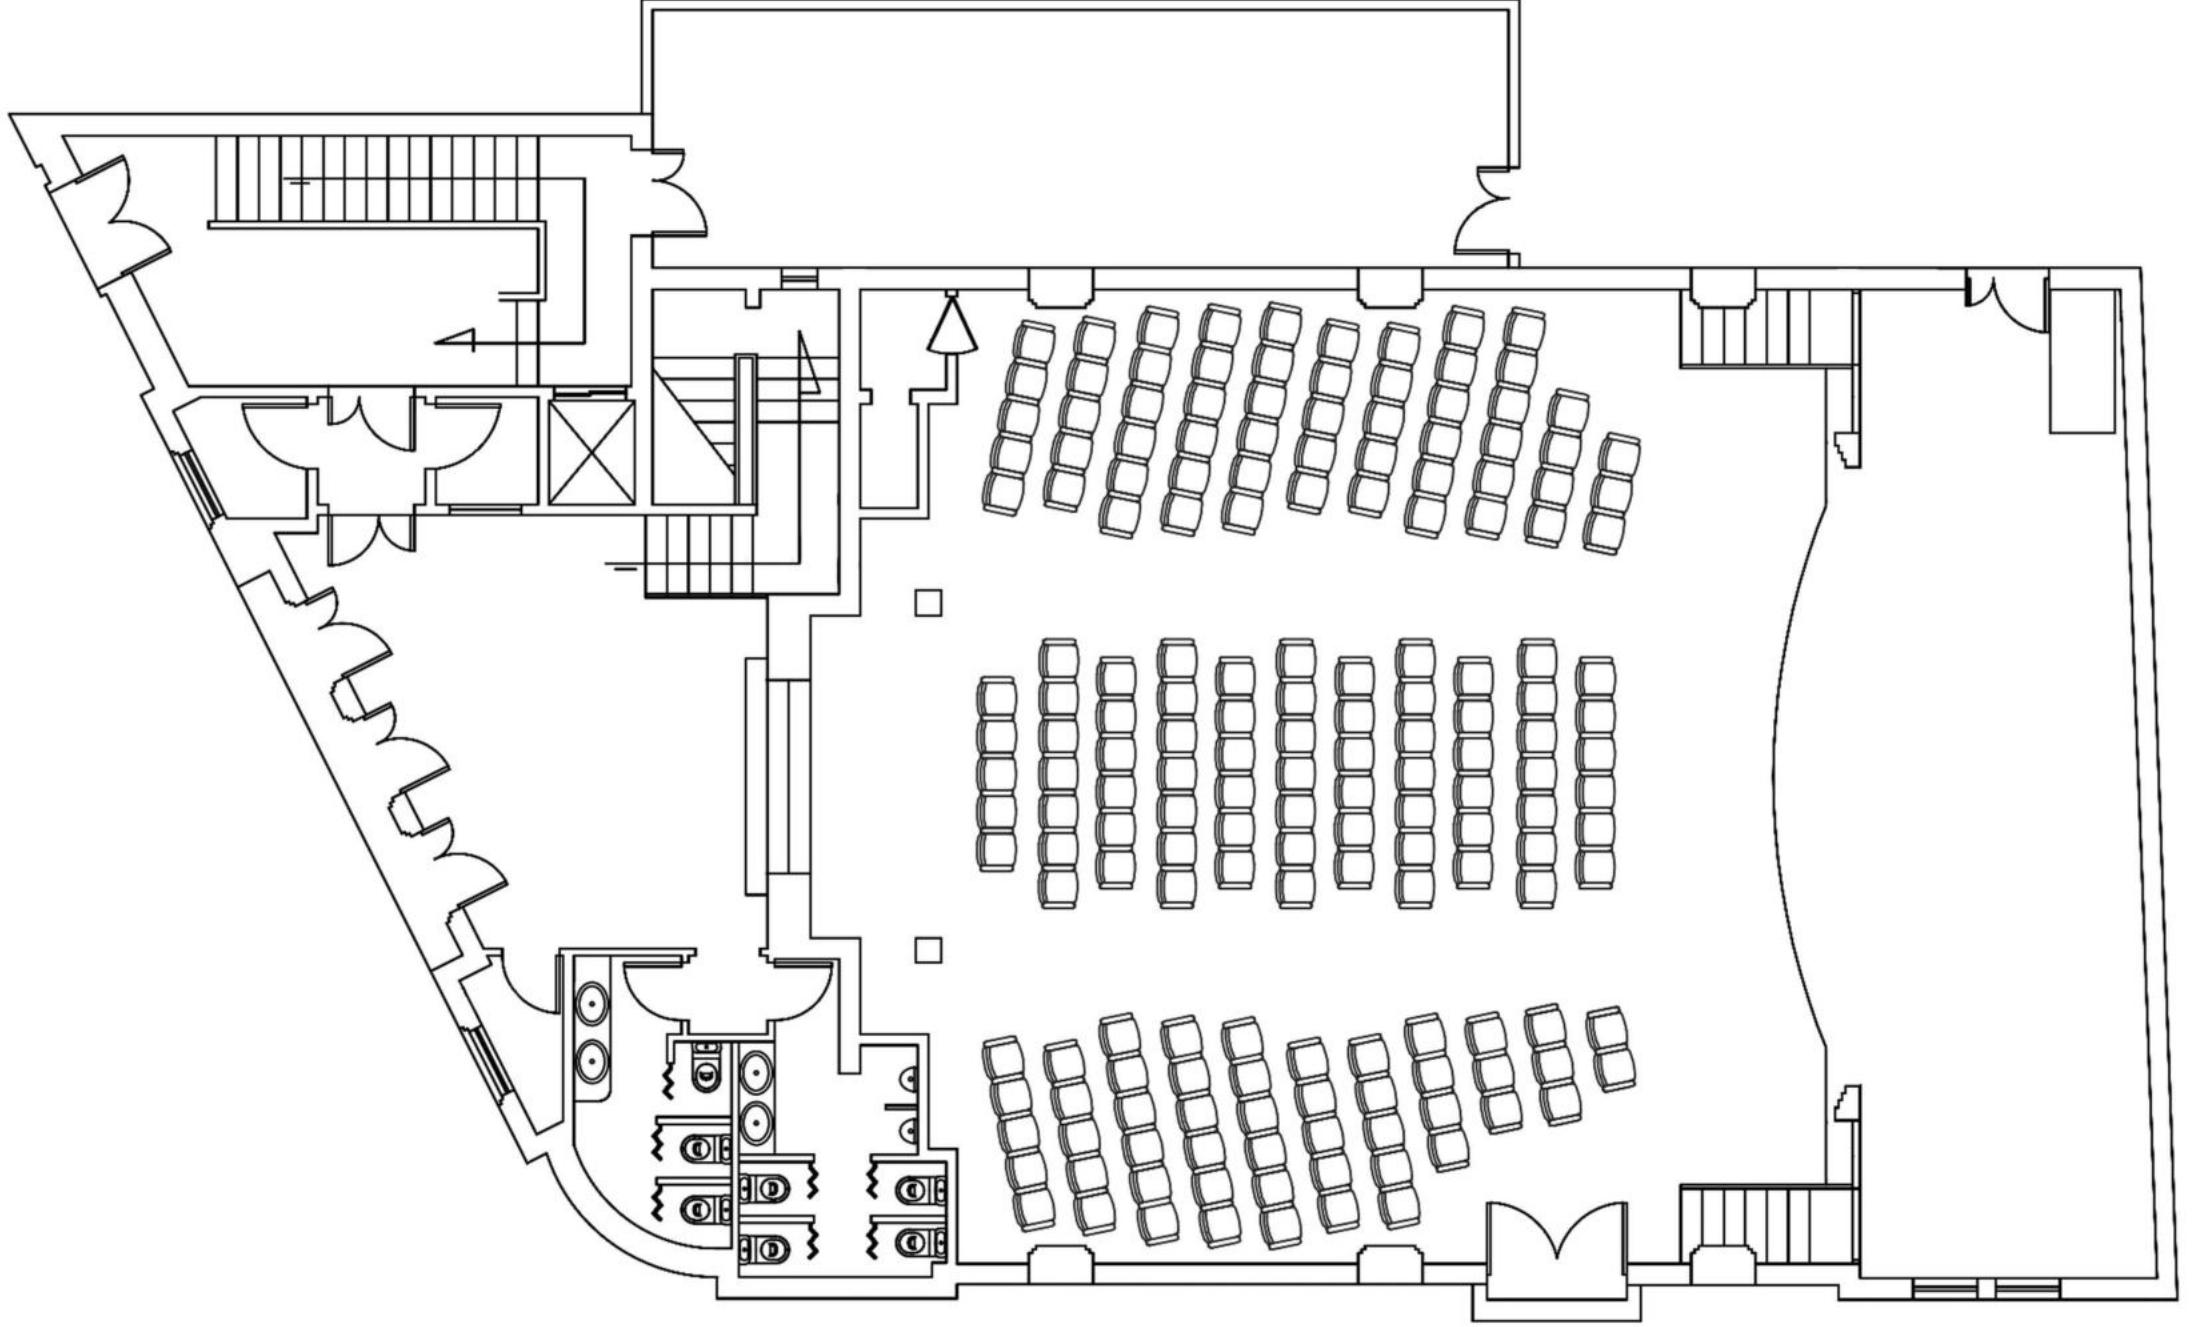

Sport Center :