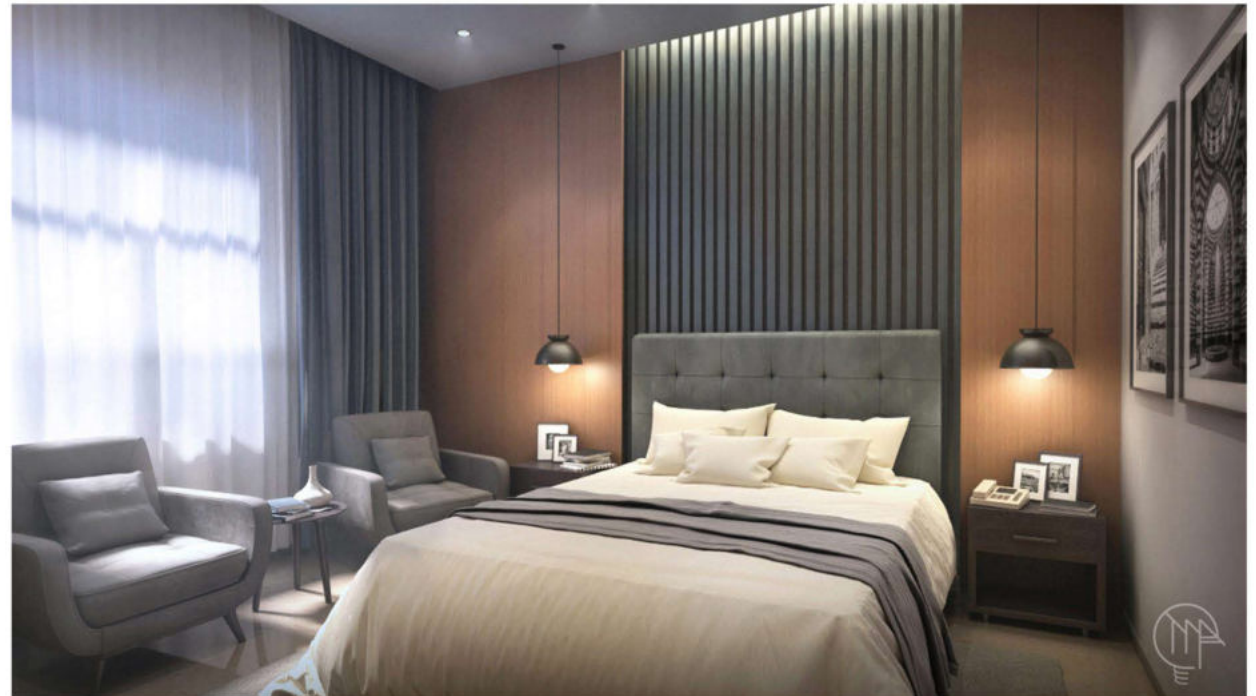

PORTFOLIO
majd abdo

Dormitory Unit :

Dormitory Unit -3-

Studio Projects :
Sushi Restaurant :

4 Stars Hotel :

Double Bedroom

Single Bedroom

Ground Floor