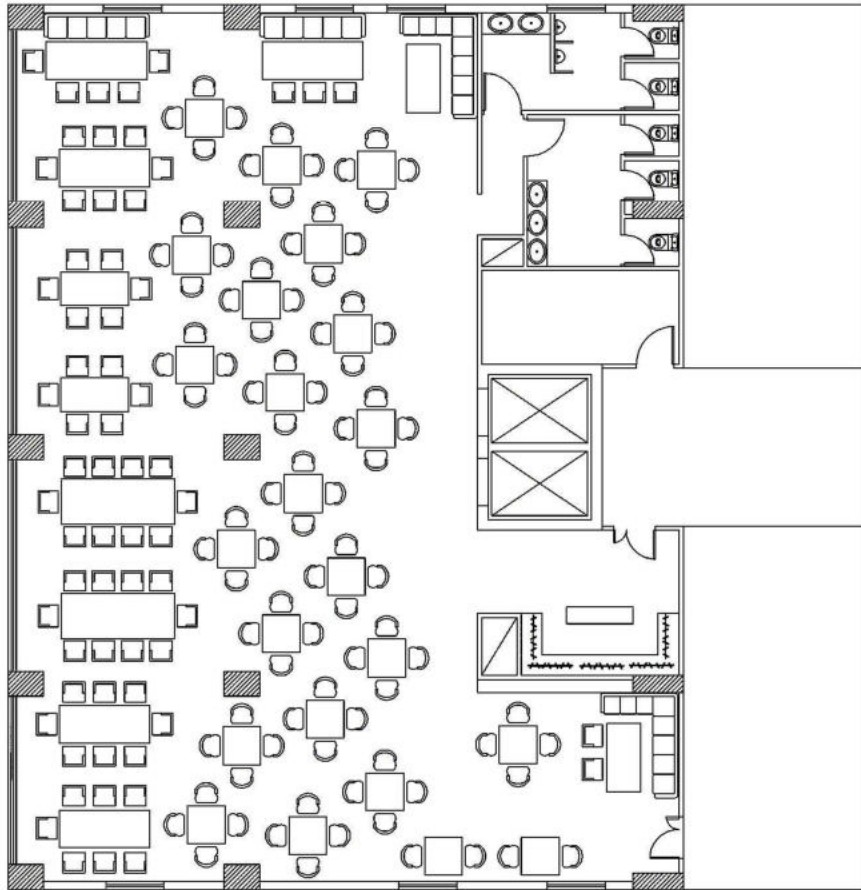

PORTFOLIO
majd abdo

Dormitory Unit :

Dormitory Unit -3-

Studio Projects :
Sushi Restaurant :

4 Stars Hotel :

Double Bedroom

Single Bedroom

Ground Floor