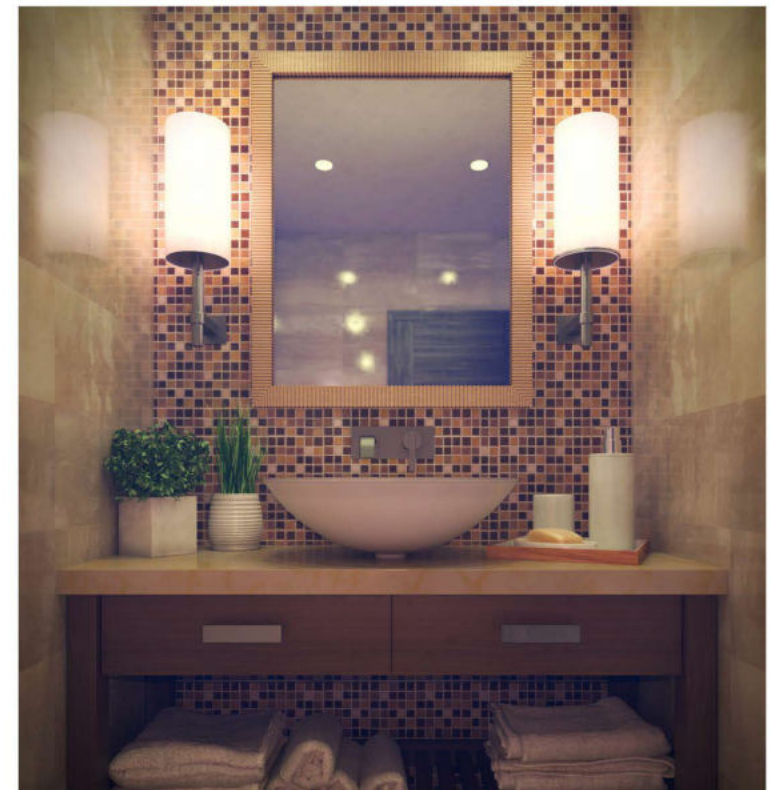

PORTFOLIO
majd abdo

Dormitory Unit :

Dormitory Unit -3-

Studio Projects :
Sushi Restaurant :

4 Stars Hotel :

Double Bedroom

Single Bedroom

Ground Floor