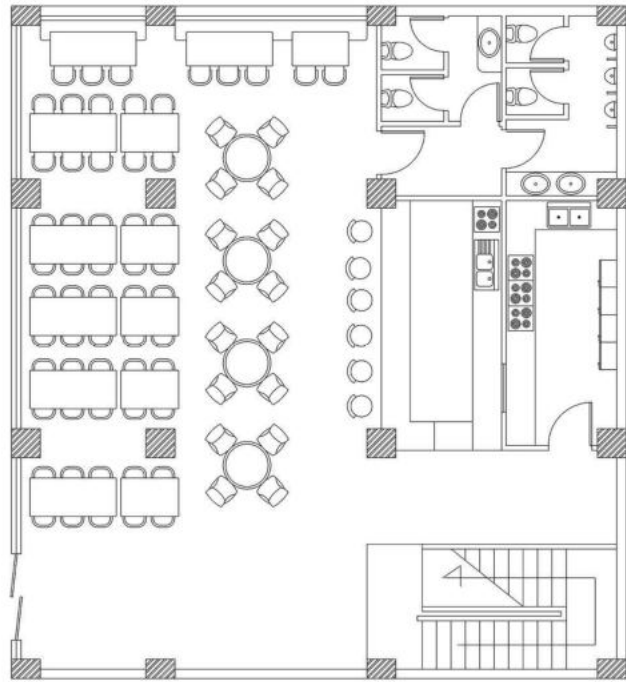

PORTFOLIO
majd abdo

Dormitory Unit :

Dormitory Unit -3-

Studio Projects :
Sushi Restaurant :

4 Stars Hotel :

Double Bedroom

Single Bedroom

Ground Floor