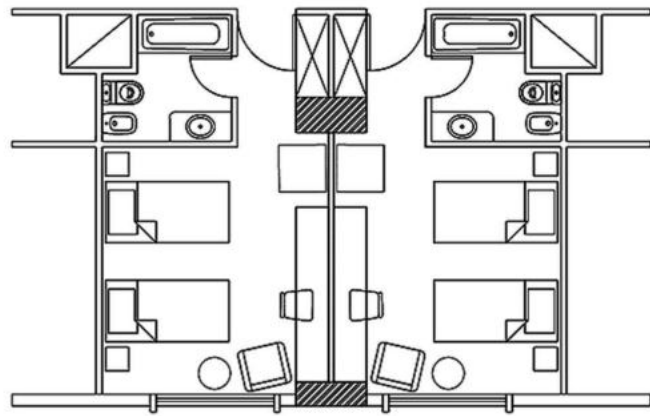

PORTFOLIO
majd abdo

Dormitory Unit :

Dormitory Unit -3-

Studio Projects :
Sushi Restaurant :

4 Stars Hotel :

Double Bedroom

Single Bedroom

Ground Floor